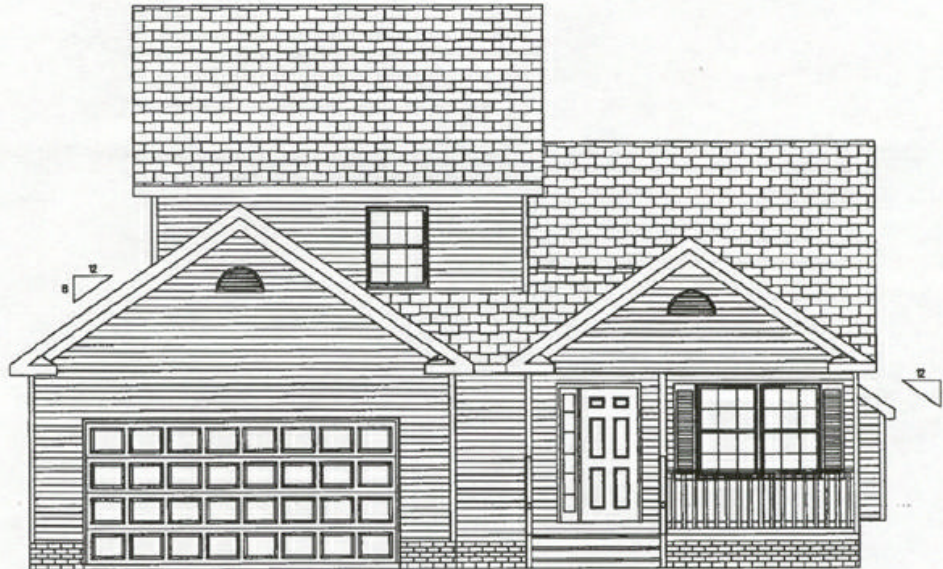

WILLIAMS CUSTOM HOMES

Building On Over 40 Years Of Experience

Plan #776 WCH
1,585 SF, 1.5 Story
3 Bedrooms, 2.5 Baths

Phone: 330-830-2005
E: john@johnwilliamshomes.com
www.johnwilliamshomes.com

FRONT ELEVATION