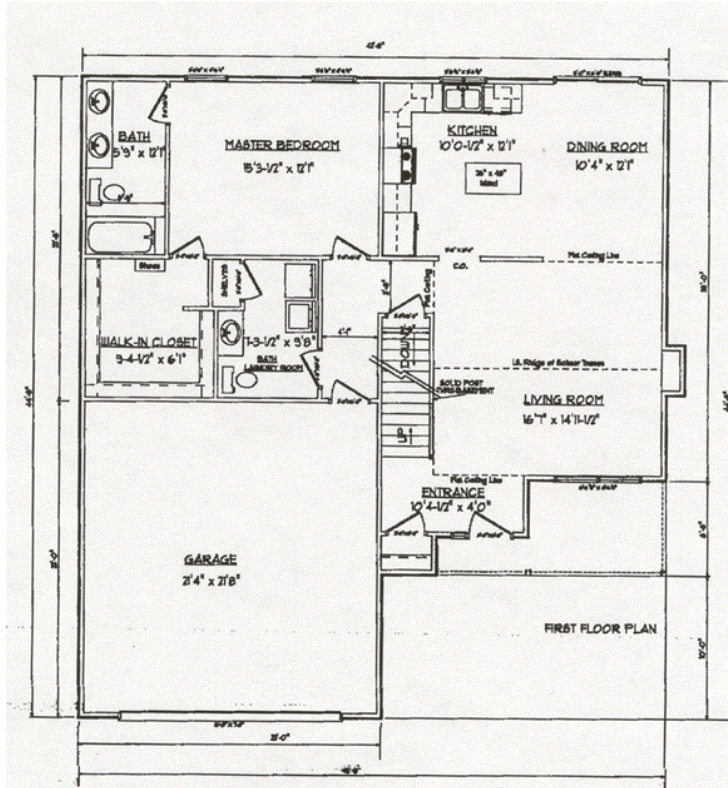

WILLIAMS CUSTOM HOMES

Building On Over 40 Years Of Experience

Plan #776 WCH
1,585 SF, 1.5 Story
3 Bedrooms, 2.5 Baths

Phone: 330-830-2005
E: john@johnwilliamshomes.com
www.johnwilliamshomes.com

FRONT ELEVATION