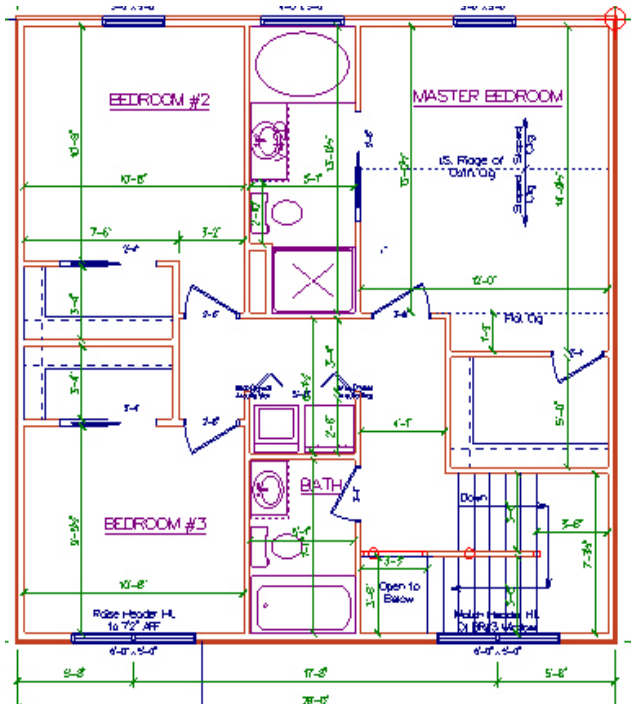

SECOND FLOOR PLAN