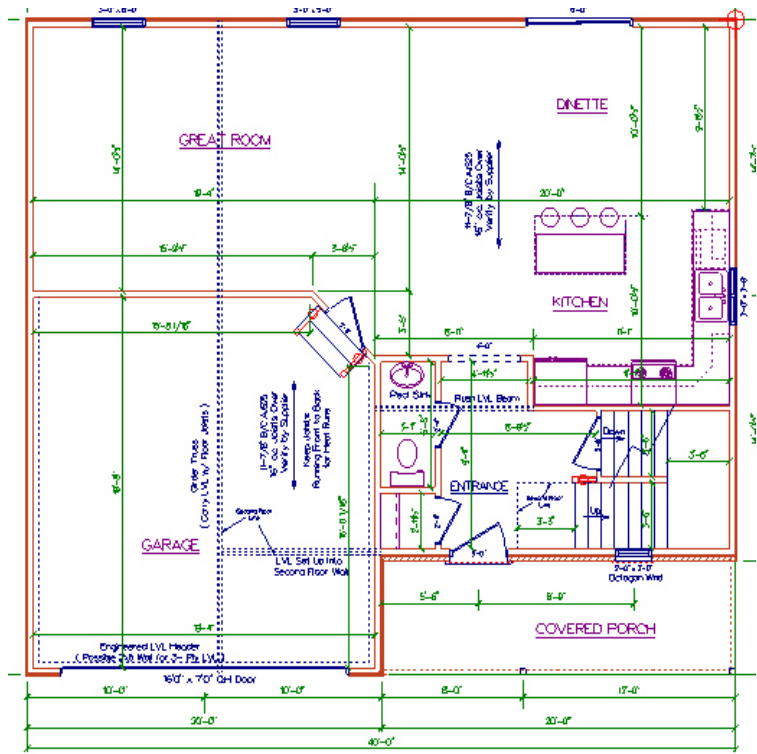

Plan#: WCH-AUT-2005
1,642 Square Feet
3 Bedrooms; 2.5 Baths

Phone: 330-904-7520
e: john@williamscustomhomes.com
www.williamscustomhomes.com

FIRST FLOOR PLAN

SECOND FLOOR PLAN